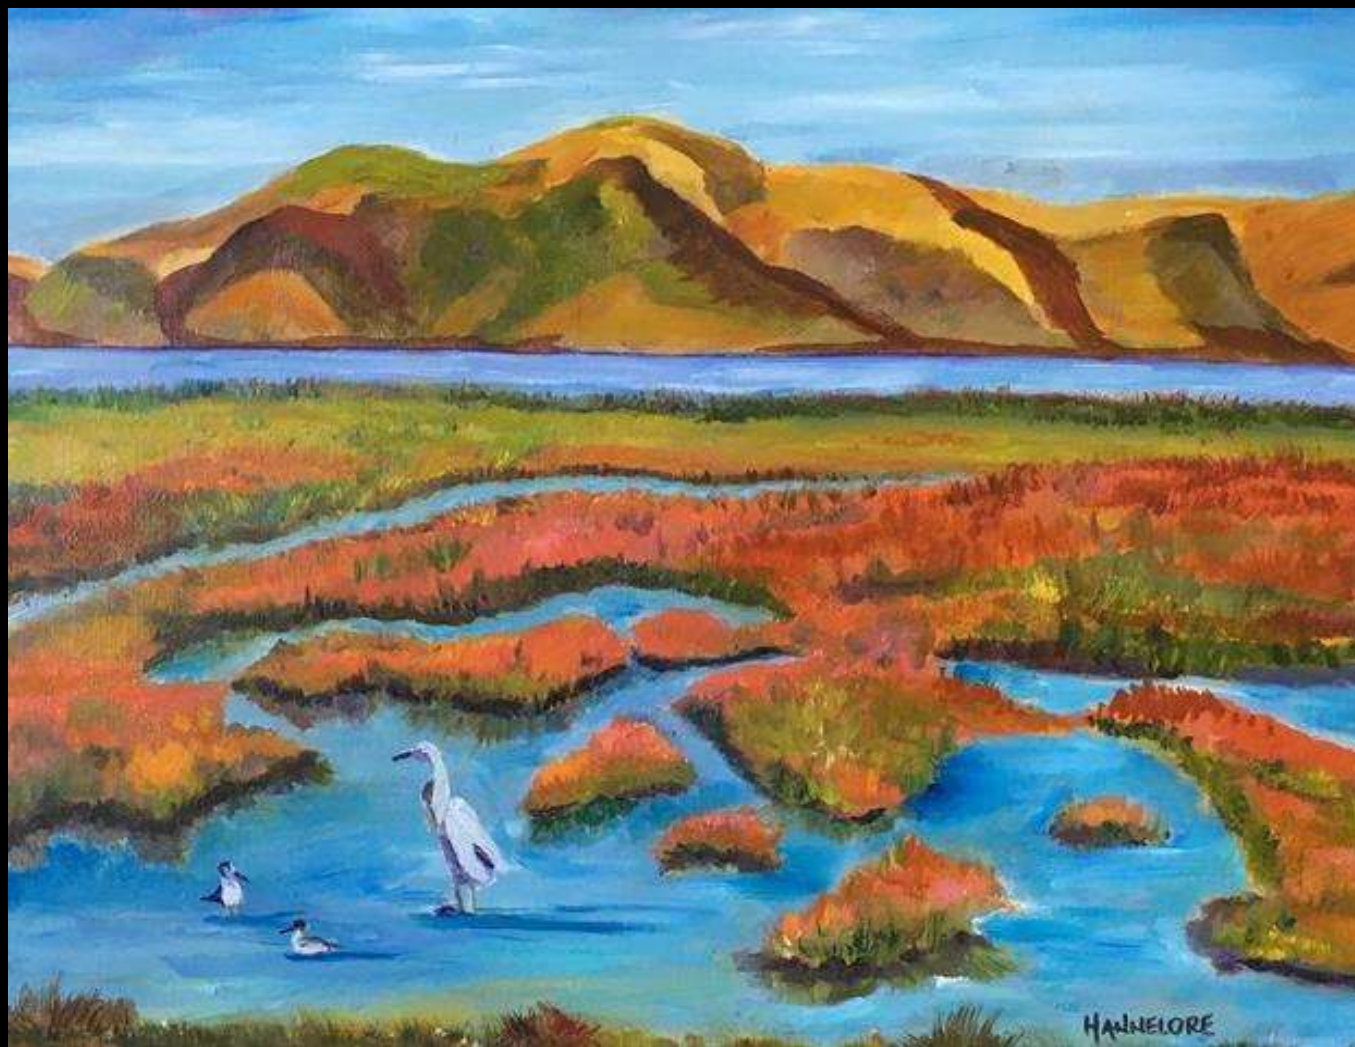

Hannelore Herd
Baylands – Palo Alto
Oil on Canvas, 16 x 20
$300